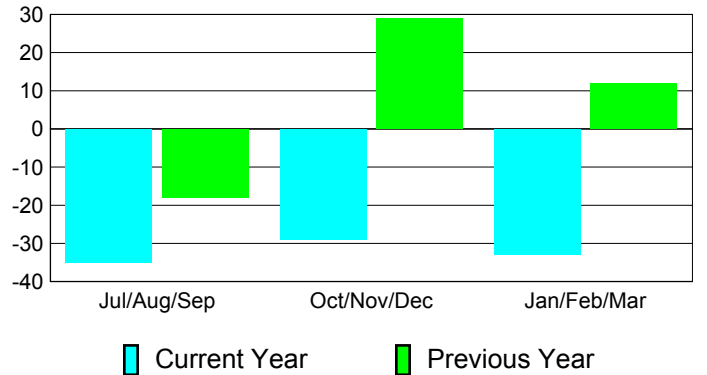

**Membership Results
2010-2011**

**Membership
2009-2010**

Month	Net Memb Goal	Actual New Memb	Actual Dropped Memb	Gain/Loss of Memb	Gain/Loss of Memb
Jul/Aug/Sep	0	32	-67	-35	-18
Oct/Nov/Dec	0	32	-61	-29	29
Jan/Feb/Mar	0	15	-48	-33	12
Totals	0	79	-176	-97	23

Membership Results 2010-2011

Goal, New, Dropped, Gain/Loss

Comparison of Membership Gain/Loss

Current Year Compared to the Previous Year

Gender Comparison 2010-2011

Jul/Aug/Sep

Oct/Nov/Dec

Jan/Feb/Mar