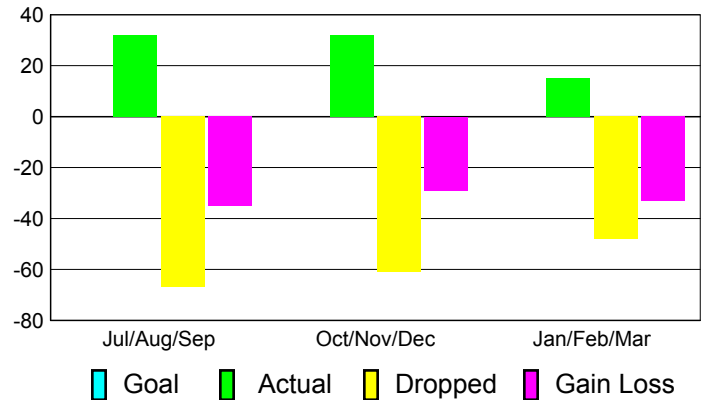

Membership Results 2010-2011

Goal, New, Dropped, Gain/Loss

Comparison of Membership Gain/Loss

Current Year Compared to the Previous Year